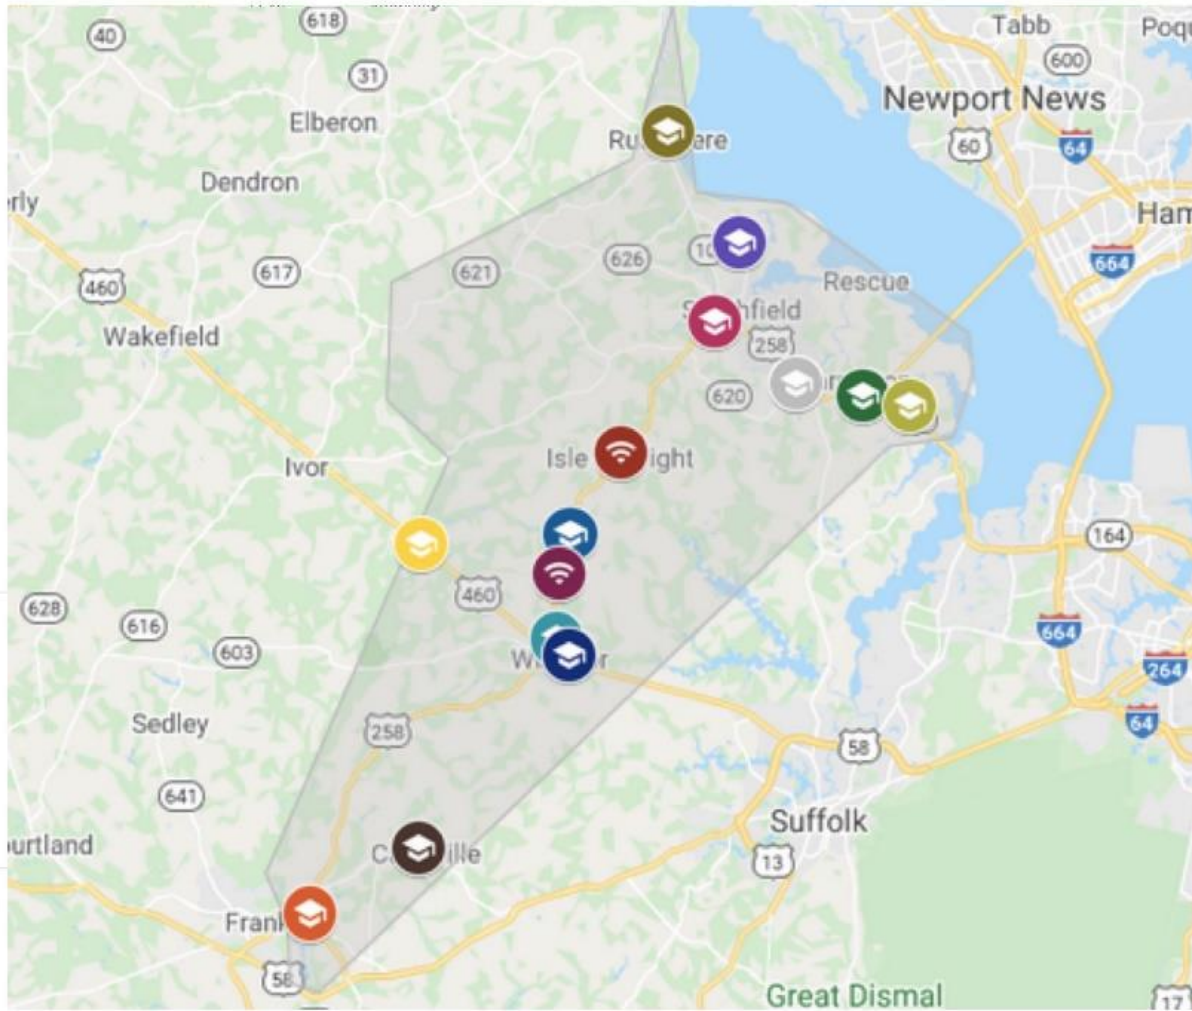

Free Community WiFi Hotspots

Locations and Schedule

Drive Up, Park, and Access Free Community WiFi Hotspot Locations

Available 24/7 in the parking areas of all Isle of Wight County public schools.

Isle of Wight County Schools will have a bus with WiFi access parked at the following locations:

Other locations that may have free WiFi:

- **Fast Food Restaurants (ex. McDonalds, Taco Bell)**
- **Camp Community College, Smithfield Campus**
- **Grocery Stores (Kroger, Food Lion)**
- **Community Electric Cooperative, 52 W. Windsor Blvd, Windsor, VA 23487**

Keeping Our Families Connected

Free WiFi Available for IWCS Families

IWCS Provided Wifi

-  Otelia J. Rainey Center
-  Bethany Presbyterian
-  First Gravel Hill Church
-  Smithfield High
-  Carrollton Elementary
-  Windsor Elementary
-  Georgie Tyler Middle
-  Windsor High
-  Hardy Elementary
-  Carrsville Elementary
-  Westside Elementary
-  Carrollton Cove Shoppes
-  Isle Of Wight County

IWC Public WiFi

-  Heritage Park & Joel C. Bradshaw Fairgrounds
-  Isle Of Wight County Courthouse

Keeping Our Families Connected